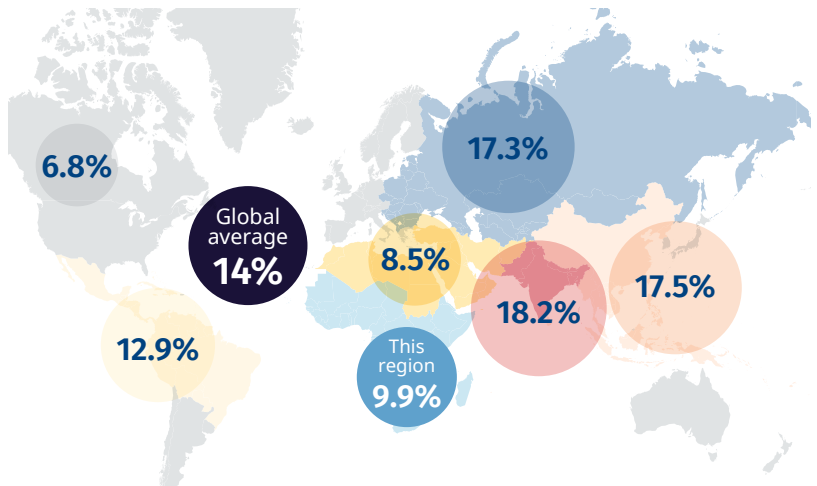

Prevalence of vision loss

Population: **1,092 million**

Vision loss by age

Children and adolescents (0-19)
20.8 million

Image: Louis Leeson

Adults (20-49)
28.8 million

Image: Steele Burrow

Older adults (50 and over)
61.1 million

Image: Lea Emerson

Categories of vision loss

Prevalence of vision loss compared to other GBD Super Regions

Top five causes of blindness and moderate to severe vision loss

The number of people with vision loss is growing