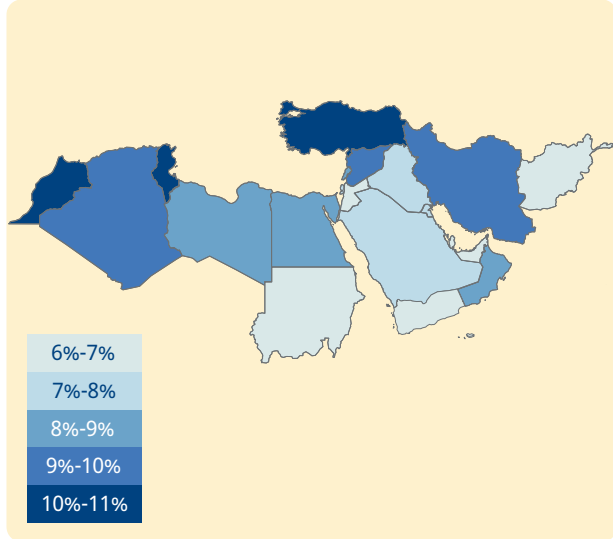

Prevalence of vision loss

Population: 621 million