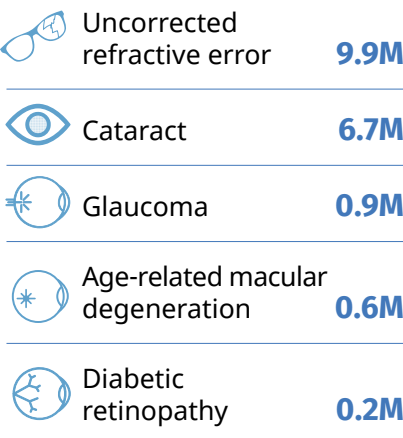

Prevalence of vision loss

Population: **1,092 million**

Vision loss by age

Children and adolescents (0-19)
20.8 million

Image: Louis Leeson

Adults (20-49)
28.8 million

Image: Steele Burrow

Older adults (50 and over)
61.1 million

Image: Lea Emerson

Categories of vision loss

Prevalence of vision loss compared to other GBD Super Regions

Top five causes of blindness and moderate to severe vision loss

The number of people with vision loss is growing

Eye care service indicators

Countries: **46**
Cataract surgeries
429,168 annually

National eye health
No. countries reporting:
Coordinators: **39**
Committees: **19**
Plans: **24**

Data
No. countries reporting:
Prevalence surveys: **29**
Service assessments: **11**