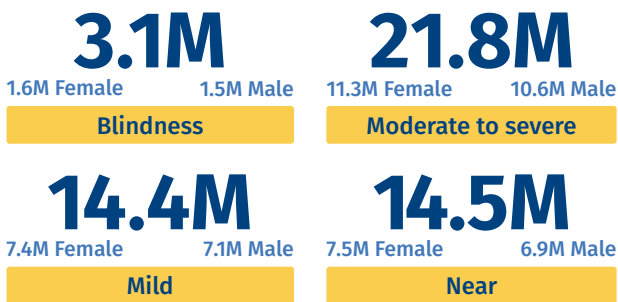

Human resources
2,199 ophthalmologists
9,299 optometrists
8,031 allied ophthalmic personnel

For further information and definitions visit <https://www.iapb.org/learn/vision-atlas>

Data from VLEG/GBD 2020 model, via the IAPB Vision Atlas

Prevalence of vision loss

Population: 621 million

Vision loss by age

Image: Asghar Khamseh

Image: Julia Gunther

Image: Jalal Bonyani

Categories of vision loss

Prevalence of vision loss compared to other GBD Super Regions

Top five causes of blindness and moderate to severe vision loss

The number of people with vision loss is growing

Eye care service indicators

Countries: 21

Cataract surgeries
491,706 annually

National eye health