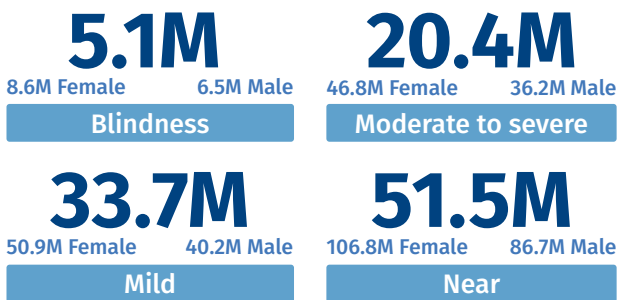

Prevalence of vision loss

Population: **1,092 million**

Vision loss by age

Children and adolescents (0-19)
20.8 million

Image: Louis Leeson

Adults (20-49)
28.8 million

Image: Steele Burrow

Older adults (50 and over)
61.1 million

Image: Lea Emerson

Categories of vision loss

Prevalence of vision loss compared to other GBD Super Regions

Top five causes of blindness and moderate to severe vision loss

The number of people with vision loss is growing