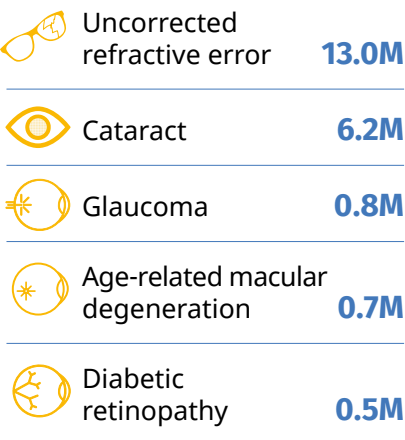

Image: Lea Emerson

Categories of vision loss

Prevalence of vision loss compared to other GBD Super Regions

Top five causes of blindness and moderate to severe vision loss

The number of people with vision loss is growing

Human resources
2,199 ophthalmologists
9,299 optometrists
8,031 allied ophthalmic personnel

For further information and definitions visit <https://www.iapb.org/learn/vision-atlas>

Data from VLEG/GBD 2020 model, via the IAPB Vision Atlas

Prevalence of vision loss

Population: 621 million

Vision loss by age

Image: Asghar Khamseh

Image: Julia Gunther

Image: Jalal Bonyani

Categories of vision loss

Prevalence of vision loss compared to other GBD Super Regions

Top five causes of blindness and moderate to severe vision loss

The number of people with vision loss is growing

Eye care service indicators

Countries: 21

Cataract surgeries
491,706 annually

National eye health