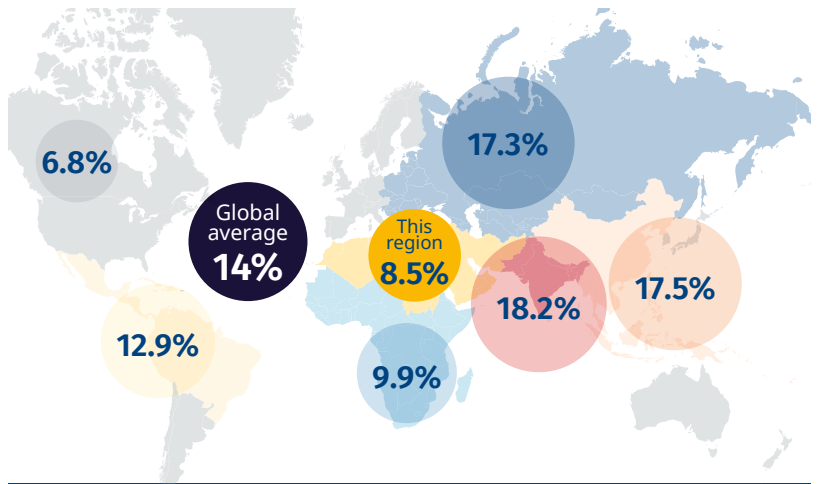

Human resources
2,199 ophthalmologists
9,299 optometrists
8,031 allied ophthalmic personnel

For further information and definitions visit <https://www.iapb.org/learn/vision-atlas>

Data from VLEG/GBD 2020 model, via the IAPB Vision Atlas

Prevalence of vision loss

Population: 621 million

Vision loss by age

Image: Asghar Khamseh

Image: Julia Gunther

Image: Jalal Bonyani

Categories of vision loss

Prevalence of vision loss compared to other GBD Super Regions

Top five causes of blindness and moderate to severe vision loss

The number of people with vision loss is growing

Eye care service indicators

Countries: 21

Cataract surgeries
491,706 annually

National eye health