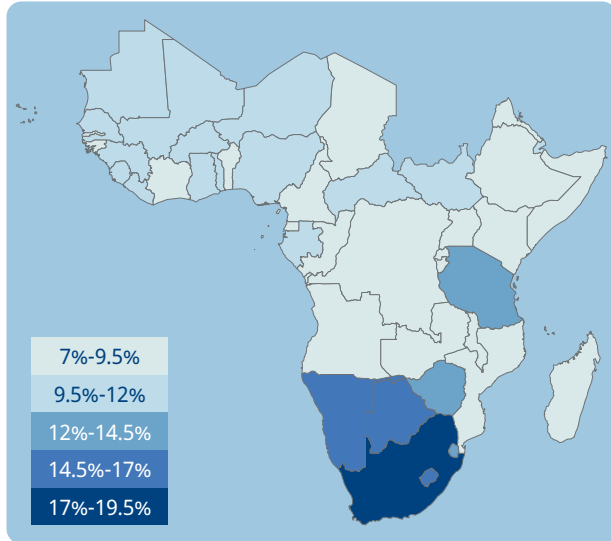

Prevalence of vision loss

Population: **1,092 million**

Vision loss by age

Children and adolescents (0-19)
20.8 million

Image: Louis Leeson

Adults (20-49)
28.8 million

Image: Steele Burrow

Older adults (50 and over)
61.1 million

Image: Lea Emerson

Categories of vision loss

Prevalence of vision loss compared to other GBD Super Regions

Top five causes of blindness and moderate to severe vision loss

The number of people with vision loss is growing